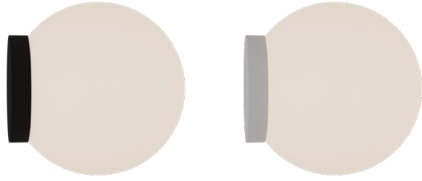

SOL

The Sol is a personification of the Sun, featuring warm ambience and versatile mounting positions, as either a wall light or ceiling light. Crafted from a minimalist aluminium base, and a seamless glass ball, it creates a light capable of bringing life to any space.

FEATURES

- + Seamless High Quality Glass Feature.
- + Warm, Diffused Ambience.
- + Triac Dimming.
- + One Fitting For Surface Mounted And Wall Mounted.

GENERAL SPECIFICATIONS

LED	9.7W
Lumens	1150 Lm
Efficacy	Up to 118 lm/W
Colour Temperature	<input type="checkbox"/> 3000K, Warm White
Material	Aluminium Die-Cast, Glass
Finish	White Black
Beam	Diffused Lighting
CRI	90+
UGR	<22
IP	44
Lifetime	>55,000hrs
Warranty	5 Years

White, 3000K	83-SOL1359W3
Black, 3000K	83-SOL1359B3