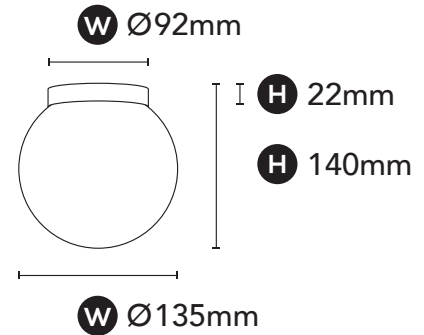

FEATURES

- + Seamless High Quality Glass Feature.
- + Warm, Diffused Ambience.
- + Triac Dimming.
- + One Fitting For Surface Mounted And Wall Mounted.

GENERAL SPECIFICATIONS

LED	9.7W
Lumens	1150 Lm
Efficacy	Up to 118 lm/W
Colour Temperature	<input type="checkbox"/> 3000K, Warm White
Material	Aluminium Die-Cast, Glass
Finish	White Black
Beam	Diffused Lighting
CRI	90+
UGR	<22
IP	44
Lifetime	>55,000hrs
Warranty	5 Years

PROJECT DETAILS

PROJECT:

TYPE:

NOTES:

DIMENSIONS

DRIVER SPECIFICATIONS

Power	250mA 240V Dimmable Driver
Dimming	Triac Dimming

PRODUCT CODES