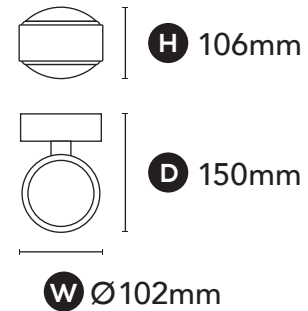

GENERAL SPECIFICATIONS

LED	9W x2 (Total 18W)
Lumens	750 x2 Lm (Total 1500 Lm)
Efficacy	Up to 80 Lm/W
Colour Temperature	 3000K, Warm White
Material	Aluminium, Optical Glass
Finish	White Black Brushed Bronze
Beam	80° Soft Edge
CRI	90+
IP	20
Colour Deviation	SDCM ≤3
Lifetime	>55,000hrs
Warranty	5 Years

PROJECT DETAILS

PROJECT:

TYPE:

NOTES:

DIMENSIONS

DRIVER SPECIFICATIONS

Power	240V Built-In, Dimmable Driver
Dimming	Triac Dimming

PRODUCT CODES