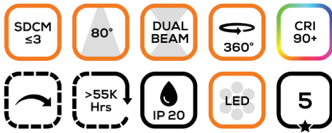

ARK WALL

With a beautiful curved glass lens & brushed bronze finish, the ARK Wall will dazzle, creating seamless flows of light, and bring a much needed ambience to any space.

FEATURES

- + 80° Soft Edge Beam.
- + Dimmable Driver.
- + Beautiful Brushed Bronze Finish.
- + Dual Beam.
- + 360° Rotation.

GENERAL SPECIFICATIONS

LED	9W x2 (Total 18W)
Lumens	750 x2 Lm (Total 1500 Lm)
Efficacy	Up to 80 Lm/W
Colour Temperature	 3000K, Warm White
Material	Aluminium, Optical Glass
Finish	White Black Brushed Bronze
Beam	80° Soft Edge
CRI	90+
IP	20
Colour Deviation	SDCM ≤3
Lifetime	>55,000hrs
Warranty	5 Years