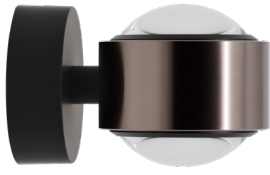

ARK WALL

With a beautiful curved glass lens & brushed bronze finish, the ARK Wall will dazzle, creating seamless flows of light, and bring a much needed ambience to any space.

FEATURES

- + 80° Soft Edge Beam.
- + Dimmable Driver.
- + Beautiful Brushed Bronze Finish.
- + Dual Beam.
- + 360° Rotation.

GENERAL SPECIFICATIONS

LED	9W x2 (Total 18W)
Lumens	750 x2 Lm (Total 1500 Lm)
Efficacy	Up to 80 Lm/W
Colour Temperature	 3000K, Warm White
Material	Aluminium, Optical Glass
Finish	White Black Brushed Bronze
Beam	80° Soft Edge
CRI	90+
IP	20
Colour Deviation	SDCM ≤3
Lifetime	>55,000hrs
Warranty	5 Years

White	119-ARKW18W803
Black	119-ARKW18B803
Brushed Bronze	119-ARKW18BB803