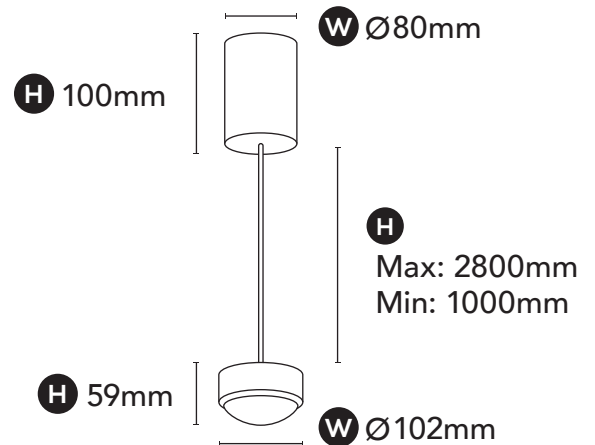

## GENERAL SPECIFICATIONS

LED	12W
Lumens	1100 Lm
Efficacy	Up to 85 lm/W
Colour Temperature	 3000K, Warm White
Material	Aluminium, Optical Glass
Finish	White   Black   Brushed Bronze
Beam	80° Soft Edge
CRI	90+
IP	20
Colour Deviation	SDCM ≤3
Lifetime	>55,000hrs
Warranty	5 Years

## DIMENSIONS