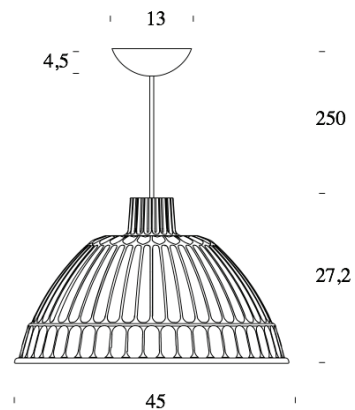

PROJECT	
TYPE	
NOTES	

CLOCHE

SUSPENSION

BY FONTANA ARTE

PRODUCT NAME	Cloche
DESIGNER	Historical Archive
MANUFACTURER	Fontana Arte
CATEGORY	Suspension
MATERIAL	Polymer
PRODUCT CODE	3-4260BITR (Translucent White) 3-4260GS (Dark Grey) 3-4260GC (Light Grey)
DIMMABLE	Dependant on bulb

LIGHT SOURCE	1 × 14W E27
FINISHES	Translucent White Light Grey Dark Grey
DIMENSIONS	Ø 45 x 27.2 + 250 max cm
IP	20
ORIGIN	Italy
WARRANTY	1 Year